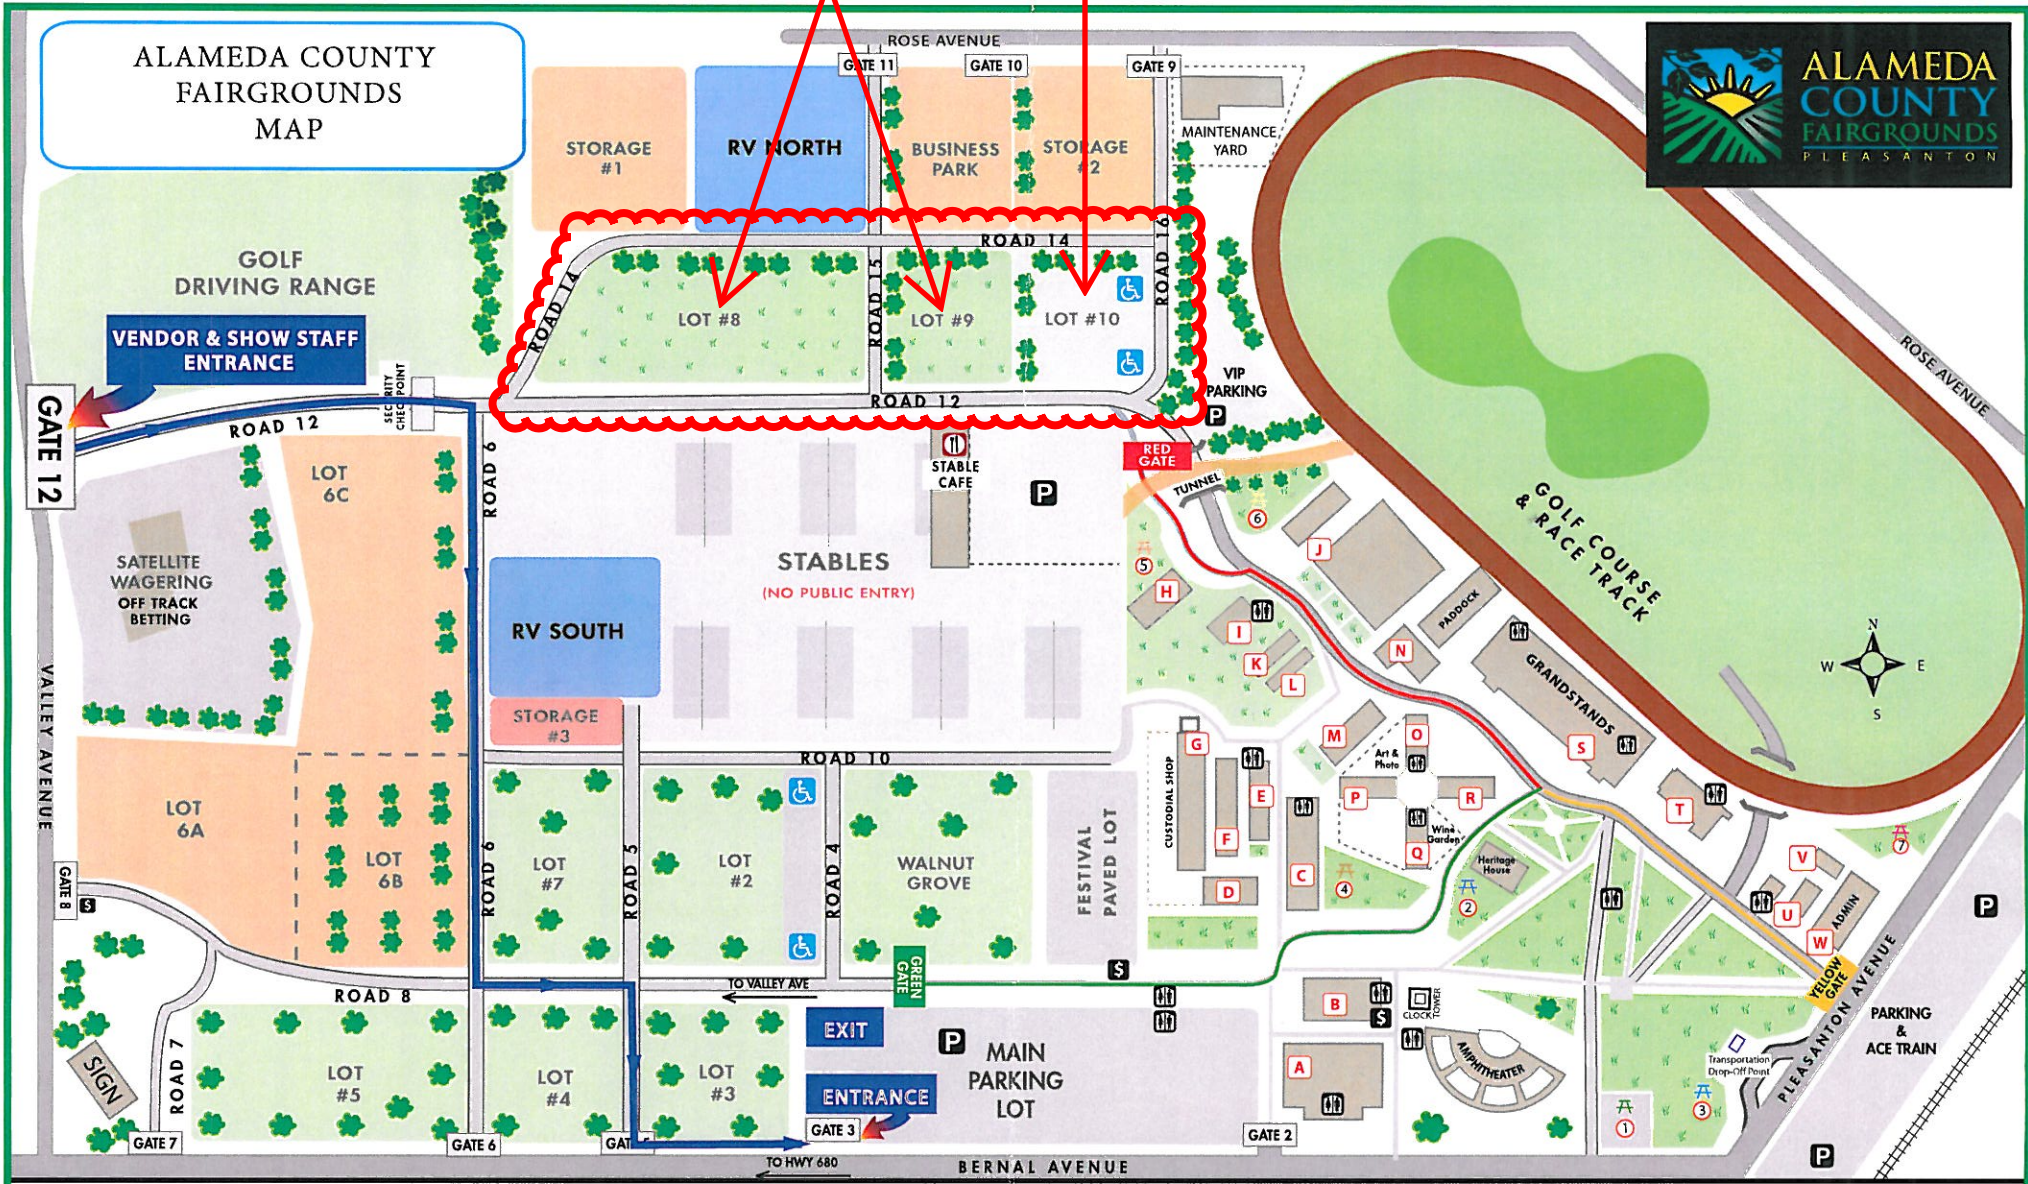

East Bay Stand Down

EBSD Encampment Site EBSD Parking

ALAMEDA COUNTY
FAIRGROUNDS
MAP

LEGEND

| | | | | |
|---|--------------|-----------|------------|---|
| A-Z Buildings | Restrooms | Walkways | Parking | Directional Gate Lines |
| Picnic Areas | ATM machines | Driveways | Lawn Areas | GATE Pedestrian Gates |

PICNIC AREAS

| | | | |
|------------------|------------------|-----------------|------------|
| ① BERNAL GREENS | ③ SHADY GROVE | ⑤ COUNTRY PLAZA | ⑦ IVY GLEN |
| ② HERITAGE PLAZA | ④ COMMERCE COURT | ⑥ BRIDLE PATH | |